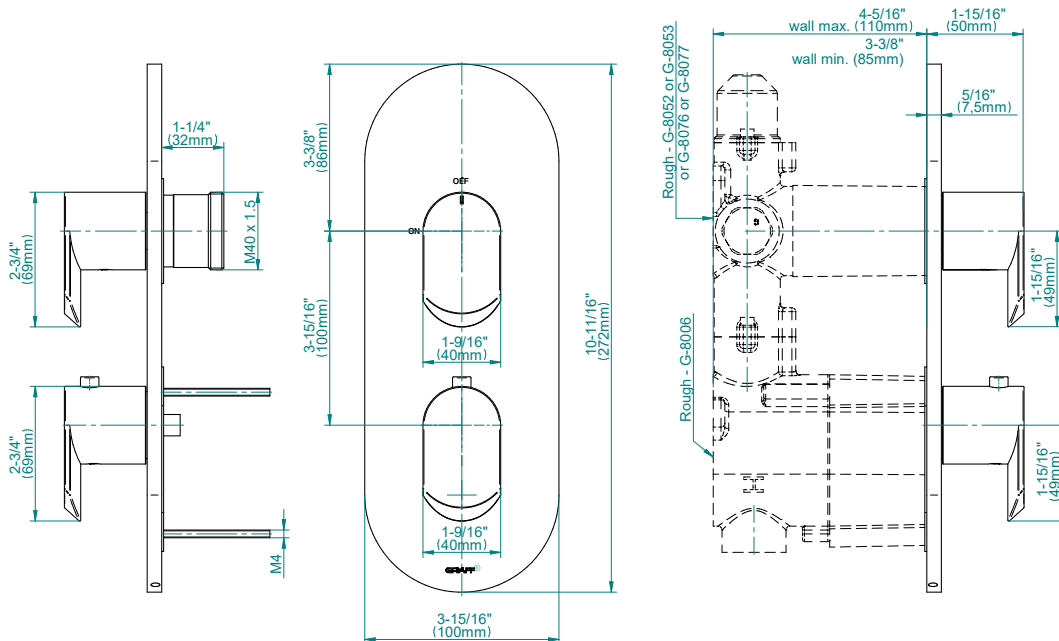

G-8047-LM45E0-T

M-Series Valve Trim with Two Handles

Product Features

- Two metal handles, decorative trim plate
- Use with M-Series rough valves

Available Finishes

- Polished Chrome
  G-8047-LM45E0-PC-T
- Brushed Nickel
  G-8047-LM45E0-BNi-T
- Polished Nickel
  G-8045-LM45E0-PN-T
- Olive Bronze*
  G-8045-LM45E0-OB-T*

* Special order finish- call for availability

Warranty

- Limited lifetime warranty

For complete warranty information go to <https://www.graff-faucets.com/en/info/faqs>

The measurements shown are for reference only. Products and specifications shown are subject to change without notice. Revised 10/2018.

www.graff-designs.com | phone: 800-954-4723